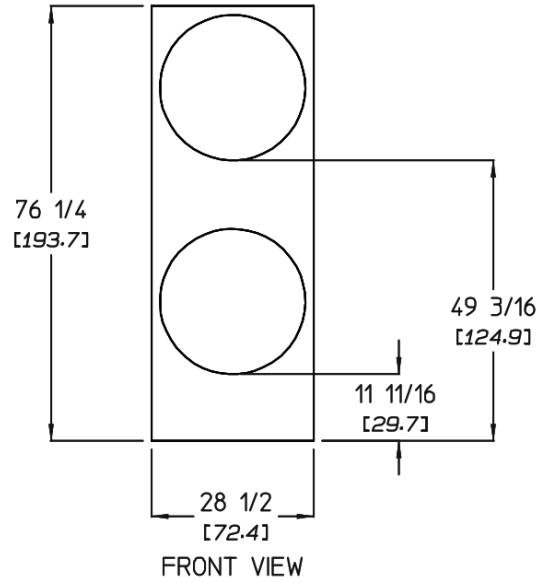

Electrical Specs listed are per pocket.

3/16

Electrical Service Specifications					
GAS ONLY					
SERVICE VOLTAGE	PHASE	WIRE SERVICE	APPROX AMP DRAW		CIRCUIT BREAKER
			60 Hz	50 Hz	
120	1	2	8.7	--	15
208	1	2	5.2	--	15
240	1	2	4.8	4.7	15
208	3	3	3.0	--	15
240	3	3	3.2	--	15

QY160029 1/17

88 Currant Road, Fall River, MA 02720-4781 • 508.678.9000

www.adlaundry.com