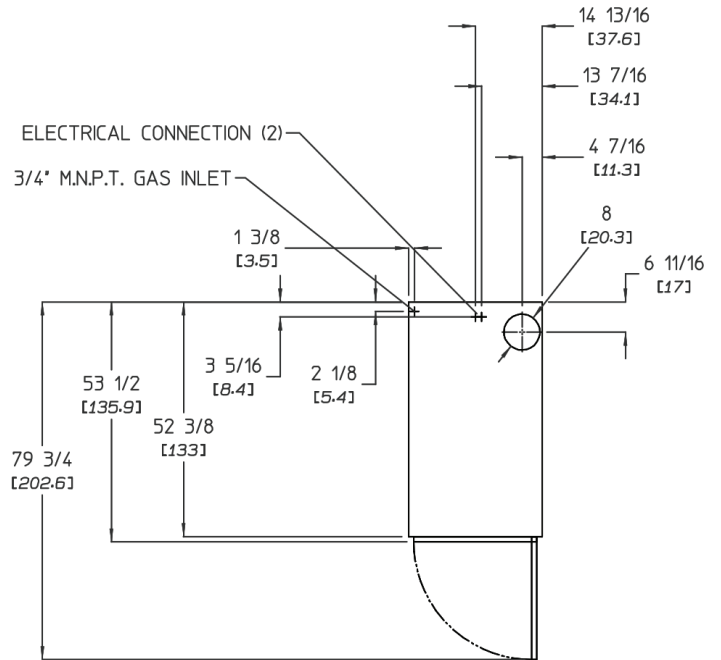

Electrical Specs listed are per pocket.

3/16

Electrical Service Specifications					
GAS ONLY					
SERVICE VOLTAGE	PHASE	WIRE SERVICE	APPROX AMP DRAW		CIRCUIT BREAKER
			60 Hz	50 Hz	
120	1	2	8.7	--	15
208	1	2	5.2	--	15
240	1	2	4.8	4.7	15
208	3	3	3.0	--	15
240	3	3	3.2	--	15

QY160029 1/17

88 Currant Road, Fall River, MA 02720-4781 • 508.678.9000

www.adlaundry.com