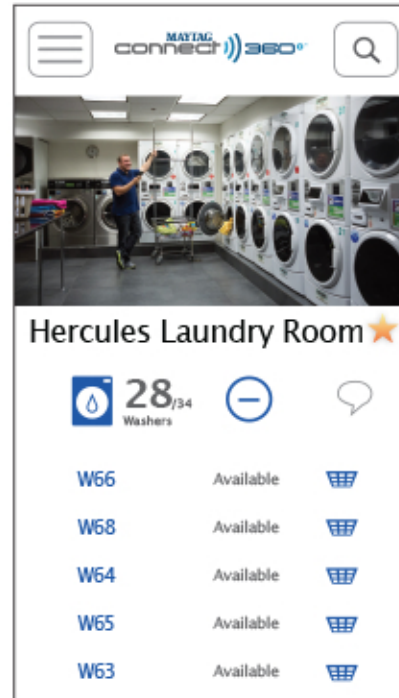

MAYTAG connect 360^o™

**WISH YOUR LAUNDRY COULD TEXT YOU WHEN IT'S DONE?
NOW IT CAN.**

Example for screen shots.

CHECK for available machines. **MONITOR** your laundry progress. **RECEIVE TEXTS** when done.