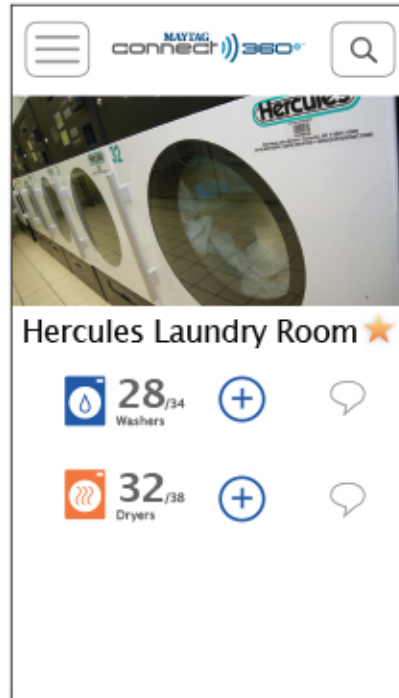

MAYTAG connect 360^o™

**WISH YOUR LAUNDRY COULD TEXT YOU WHEN IT'S DONE?
NOW IT CAN.**

Example for screen shots.

CHECK for available machines. **MONITOR** your laundry progress. **RECEIVE TEXTS** when done.