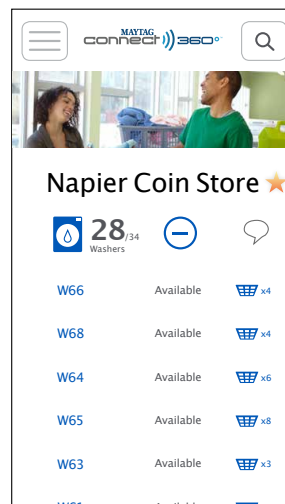

MAYTAG connect 360[°]

**WISH YOUR LAUNDRY COULD
TEXT YOU WHEN IT'S DONE?
NOW IT CAN.**

Example for screen shots.

CHECK for available machines. **MONITOR** your laundry progress. **RECEIVE TEXTS** when done. **GET STARTED*** at mc360.maytag.com

* Use the following location code when signing up.