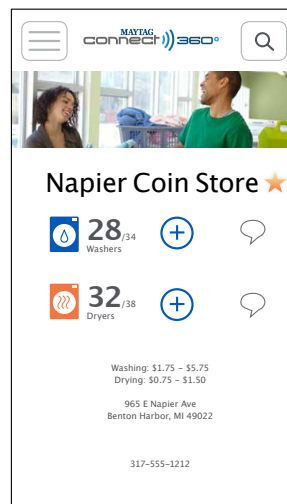

MAYTAG connect 360[°]

**WISH YOUR LAUNDRY COULD
TEXT YOU WHEN IT'S DONE?
NOW IT CAN.**

Example for screen shots.

CHECK for available machines. **MONITOR** your laundry progress. **RECEIVE TEXTS** when done. **GET STARTED*** at mc360.maytag.com

* Use the following location code when signing up.